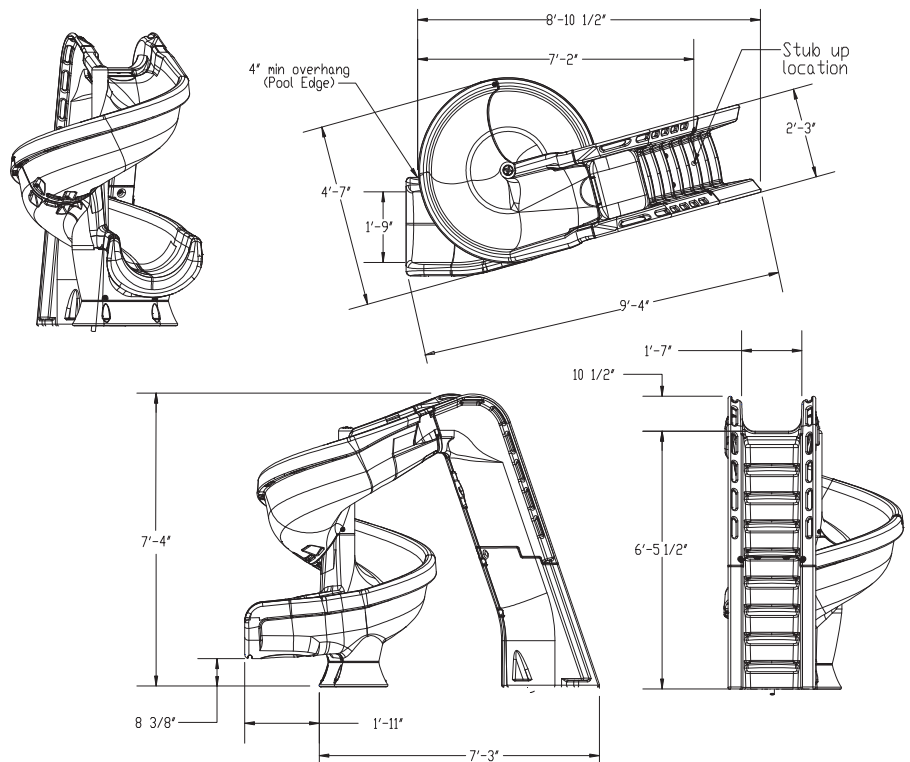

Slide Color

SANDSTONE

GRAY GRANITE*

Due to printing technology, actual color may differ.

* Gray Granite slides are not an exact match with Gray Granite diving boards & stands due to differences in material. Please consult your sales representative for more details.

Adult supervision required at all times when children are using this slide.

Model No.	Description	Shipping			
		Weight	Length	Width	Height
640-209-58124	Gray Granite*	350 lbs	92"	65"	48"
640-209-58123	Sandstone				

* Gray Granite slides are not an exact match with Gray Granite diving boards & stands due to differences in material. Please consult your sales representative for more details.