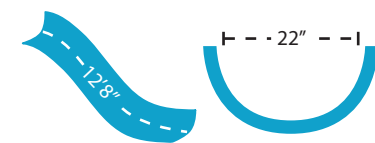

Flume Details

All S.R. Smith, LLC swimming pool slides fully comply with Consumer Products Safety Commission (CPSC) mandatory safety Standard for Swimming Pool Slides (16 CFR 1207) and are certified by independent third party testing labs. The installer or end-user is responsible for complying with local building codes for the location, installation, construction or assembly of these slides. S.R. Smith, LLC makes no representations that the location, installation, construction or assembly of its slides meet local building codes.