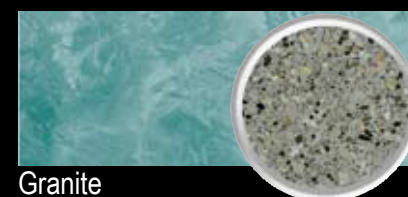

Resurfacing existing pools can be accomplished elegantly with an array of River Rok® hues. Highlighting your pool with premium, dynamic surfaces is the perfect solution for reinvigorating your existing swimming pool.

River Rok® gives you a stunning alternative to traditional pool coatings by enhancing your pool's original character or transforming it into a natural state.

River Rok® also offers a premium collection of individual colors to suit the most demanding palates. Our collection of finishes will elevate your creative designs into memorable impressions. River Rok® gives you a stunning alternative to traditional pool coatings by enhancing your pool's original character or transforming it into a natural state.

Lucayan Blue

Pebble Beach

Harbor Gray

Emerald Black

Imperial White

Blue Opal

Calm Sea

Lagoon

Baha Sand

Granite

Pacific Pearl

Aspin Mist

* Sample colors are as accurate as modern printing can produce. The color of your pool may vary due to water depth, lighting conditions at jobsite, mixing & installation methods. Sample colors are shown as wet.