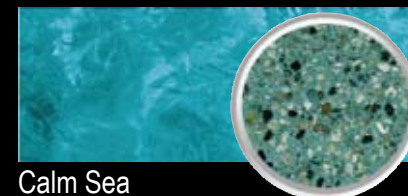

Resurfacing existing pools can be accomplished elegantly with an array of River Rok® hues. Highlighting your pool with premium, dynamic surfaces is the perfect solution for reinvigorating your existing swimming pool.

River Rok® gives you a stunning alternative to traditional pool coatings by enhancing your pool's original character or transforming it into a natural state.

River Rok® also offers a premium collection of individual colors to suit the most demanding palates. Our collection of finishes will elevate your creative designs into memorable impressions. River Rok® gives you a stunning alternative to traditional pool coatings by enhancing your pool's original character or transforming it into a natural state.

Lucayan Blue

Pebble Beach

Harbor Gray

Emerald Black

Imperial White

Blue Opal

Calm Sea

Lagoon

Baha Sand

Granite

Pacific Pearl

Aspin Mist

* Sample colors are as accurate as modern printing can produce. The color of your pool may vary due to water depth, lighting conditions at jobsite, mixing & installation methods. Sample colors are shown as wet.