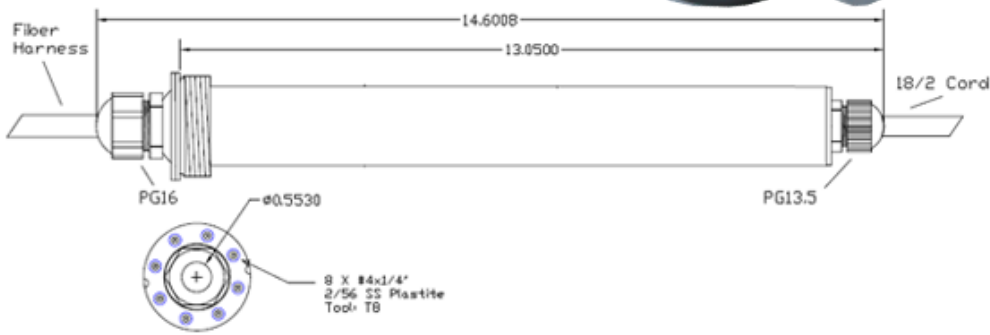

X-Stream P-Series / X-Stream SOL P

X-Stream SOL P

Now with new RGBW technology! The SAVI X-Stream SOL P is a 28W RGBW color LED driver for use with SAVI Lighted water features, like the X-Stream Falls, X-Stream Bubbler, and X-Stream Celestial Floor Kit. It will accommodate up to 200 strands of fiber and is equipped with a 100 foot cord. Connect up to any Class 3 12VAC Transformer.

Works exclusively with PENTAIR® and ZODIAC® R-Series rev.1 Controls

Specifications: 28 Watts 12 VAC

PART NUMBER	DESCRIPTION
SAVI-XMS-DRIV100-P	P SERIES SOL X-Stream LED Driver, 100' - Requires 12V Transformer - ONLY FOR USE WITH P SERIES LIGHTS - COLOR
SAVI-XMS-DRIV150-P	P SERIES SOL X-Stream LED Driver, 150' - Requires 12V Transformer - ONLY FOR USE WITH P SERIES LIGHTS - COLOR