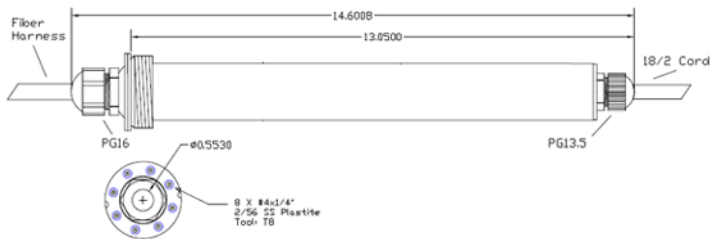

X-STREAM BLANCO PRO

The SAVI X-Stream Blanco Pro is a 20W white light LED driver for use with SAVI Lighted water features, like the X-Stream Falls, X-Stream Bubbler and X-Stream Celestial Floor Kit. It will accommodate up to 200 strands of fiber and is equipped with a 100 foot cord. Synchronizes with other SAVI Lighting products. Connect up to any Class 3 12VAC Transformer.

Specifications: 20 Watts 12VAC

WHERE TO BUY

SAVI products are sold direct to the trade only. Homeowners should contact their pool builder, pool service provider, their local pool supply store or on-line retailers for SAVI products. Distributors and contractors please contact the factory for sales representative contact or distributor information.

PART NUMBER	DESCRIPTION
SAVI-XBP-DRIV100	SAVI Blanco Pro X-Stream LED Driver, 100' - Requires 12V Transformer -WHITE
SAVI-XBP-DRIV150	SAVI Blanco Pro X-Stream LED Driver, 150' - Requires 12V Transformer-WHITE