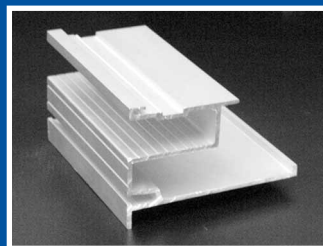

In-wall #3 with Liner Bead