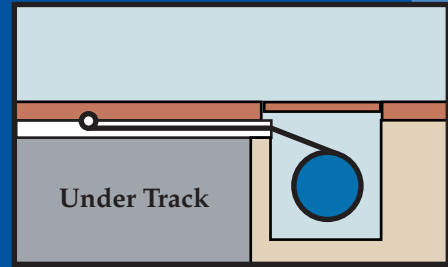

Under Track