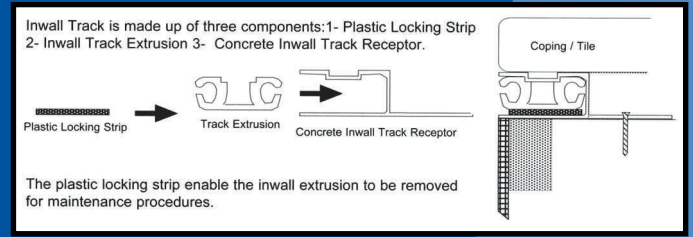

Aquamatic reserves the right to change components or specifications without prior notice.

Aquamatic Pool Covers are suitable for most Pool Shapes

Dimensions shown are for pools up to 40' long

Encapsulated "In-wall" Receptors for Concrete Gunite and Fiberglass Pools

In-wall tracking is ideal for any indoor or outdoor installation. The track receptor is installed on top of the bond beam during the pool construction prior to the coping installation. Coping or other masonry material are placed directly on top of the track receptor.