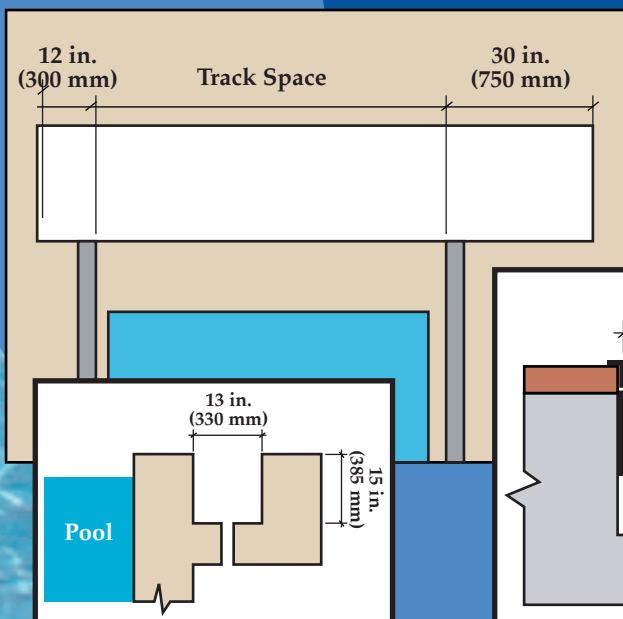

Terra cotta composite lid

Specifications and Installation Possibilities

Top Tracks

Under Tracks

Under Track

Top Track
(with bench)

Top / Recess

Warranty
Lifetime limited warranty on mechanism
 •••••
7 year limited warranty on the cover fabric
 For specific details call your authorized dealer or local representative.

Aquamatic reserves the right to change components or specifications without prior notice.

Aquamatic Pool Covers are suitable for most Pool Shapes

Dimensions shown are for pools up to 40' long

Encapsulated "In-wall" Receptors for Concrete Gunite and Fiberglass Pools

In-wall tracking is ideal for any indoor or outdoor installation. The track receptor is installed on top of the bond beam during the pool construction prior to the coping installation. Coping or other masonry material are placed directly on top of the track receptor.