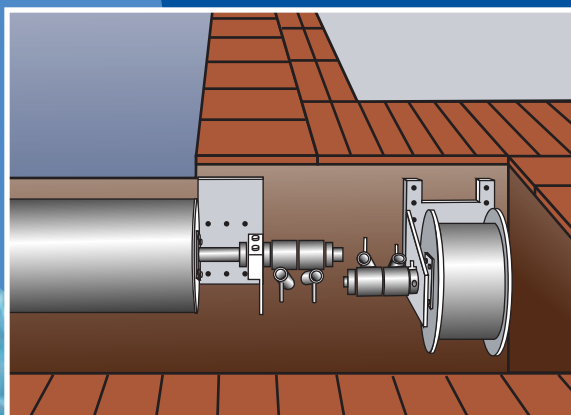

Features

- Durable maintenance free operation
- Opens and/or closes in 70 seconds on average
- Looks like an automatic cover
- Moves like an automatic cover
- Exceeds ASTM standards
- No electrical hazard near the pool
- Excellent seven year fabric warranty
- Lifetime mechanism warranty
- Ideal for the do-it-yourself homeowner
- Available in attractive below deck installations

Terra cotta composite lid