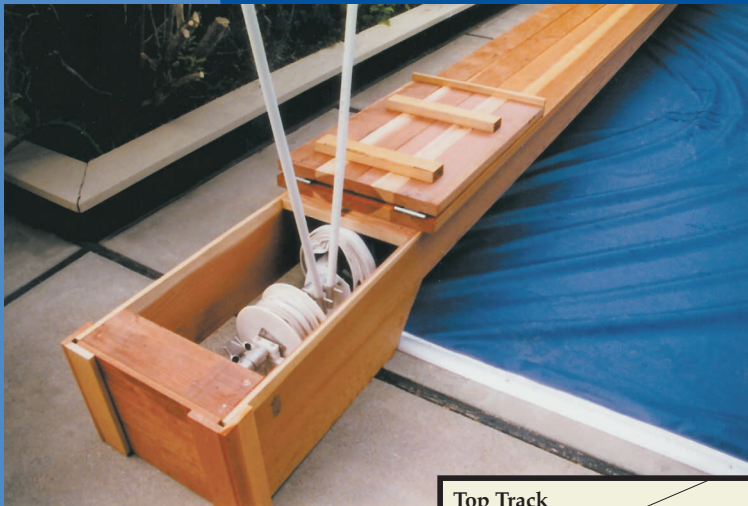

EZ·COVER

The Best Single User
Manual Safety Cover

EZ Cover is a product of Aquamatic Cover Systems

A New Concept in Easy-to-Use Manual Safety Covers

Save Lives • Save Energy • Keep Pools Clean

The Best Single User Manual Safety Cover

Now you can have all the safety and cost savings of an automatic pool cover at a cost effective price. EZ Cover looks and moves like an automatic cover but without the hydraulic mechanism, at about half the price. The effortless operation takes on average about 70 seconds to open and/or close the cover. It's so easy you'll use it daily to keep your pool safely covered anytime it's not in use. EZ Cover also comes complete with a seven year fabric warranty and lifetime mechanism warranty.

In-wall tracking is ideal for any indoor or outdoor installation. The track receptor is installed on top of the bond beam during the pool construction prior to the coping installation. Coping or other masonry material are placed directly on top of the track receptor.

Encapsulated "In-wall" Receptors for Vinyl Liner Pools

This extrusion can be used on any liner type pool. Steel, polymer or wood wall. The track receptor is installed at the time of the pool construction on the top of the pool wall. Copings or other masonry material are placed directly on top of the track receptor.