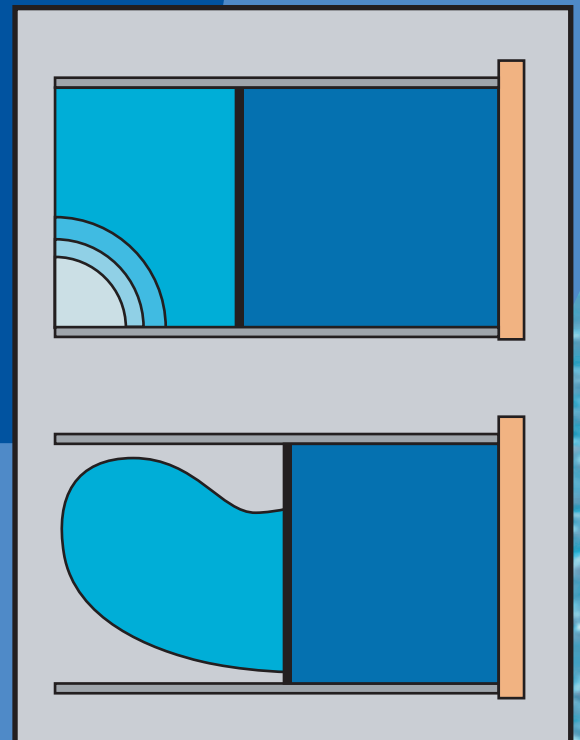

Terra cotta composite lid

Specifications and Installation Possibilities

Top Tracks

Under Tracks

Under Track

Top Track
(with bench)

Top / Recess

Warranty
Lifetime limited warranty on mechanism
 •••••
7 year limited warranty on the cover fabric
 For specific details call your authorized dealer or local representative.

Aquamatic reserves the right to change components or specifications without prior notice.

Aquamatic Pool Covers are suitable for most Pool Shapes

Dimensions shown are for pools up to 40' long

Encapsulated "In-wall" Receptors for Concrete Gunite and Fiberglass Pools

In-wall tracking is ideal for any indoor or outdoor installation. The track receptor is installed on top of the bond beam during the pool construction prior to the coping installation. Coping or other masonry material are placed directly on top of the track receptor.