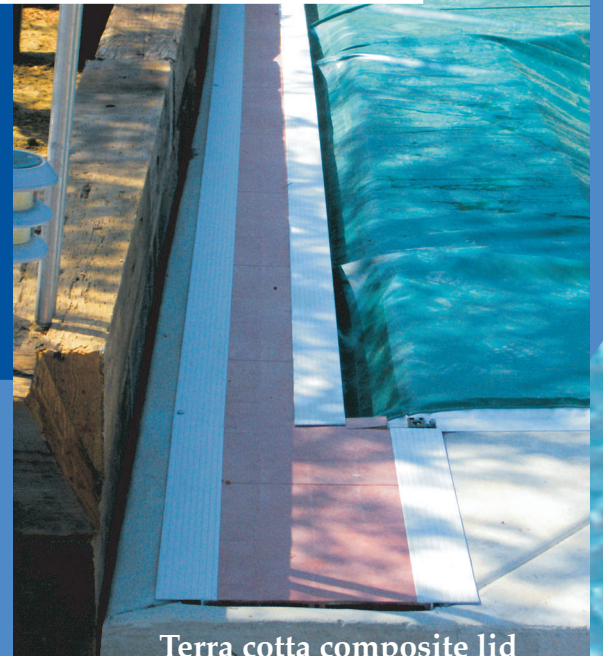

Features

- Durable maintenance free operation
- Opens and/or closes in 70 seconds on average
- Looks like an automatic cover
- Moves like an automatic cover
- Exceeds ASTM standards
- No electrical hazard near the pool
- Excellent seven year fabric warranty
- Lifetime mechanism warranty
- Ideal for the do-it-yourself homeowner
- Available in attractive below deck installations

Terra cotta composite lid