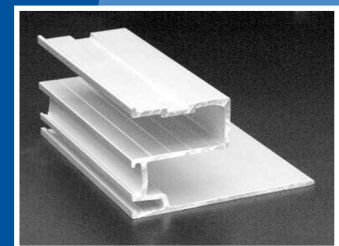

In-wall #6 w/Fiberoptic Receiver and Liner Bead

- Vinyl Liner Pools
- Fits standard perimeter fiberoptic lighting
- For use with non-standard coping, brick/tile pavers and stone

- Snap in fascia to finish off at end of pool
- 6063T-5 anodized aluminum
- Can be color coated to match surround

IMPORTANT: When using In-wall Receptors, there will be an increase in finished elevation.