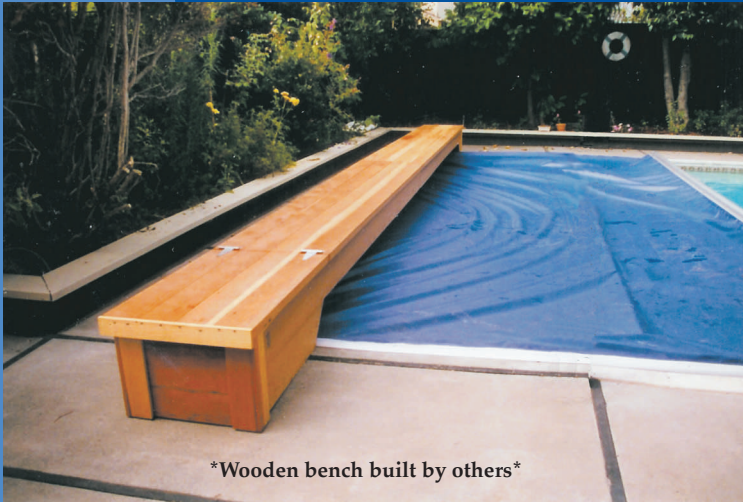

EZ·COVER

The Best Single User
Manual Safety Cover

EZ Cover is a product of Aquamatic Cover Systems

A New Concept in Easy-to-Use Manual Safety Covers

Save Lives • Save Energy • Keep Pools Clean

The Best Single User Manual Safety Cover

Now you can have all the safety and cost savings of an automatic pool cover at a cost effective price. EZ Cover looks and moves like an automatic cover but without the hydraulic mechanism, at about half the price. The effortless operation takes on average about 70 seconds to open and/or close the cover. It's so easy you'll use it daily to keep your pool safely covered anytime it's not in use. EZ Cover also comes complete with a seven year fabric warranty and lifetime mechanism warranty.