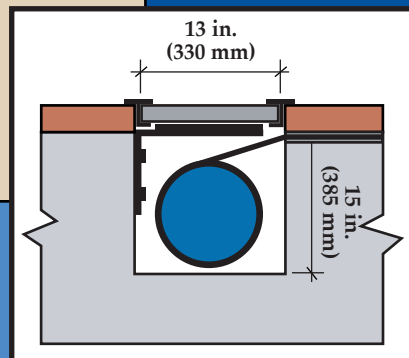

Aquamatic reserves the right to change components or specifications without prior notice.

Aquamatic Pool Covers are suitable for most Pool Shapes

Dimensions shown are for pools up to 40' long

Encapsulated "In-wall" Receptors for Concrete Gunite and Fiberglass Pools