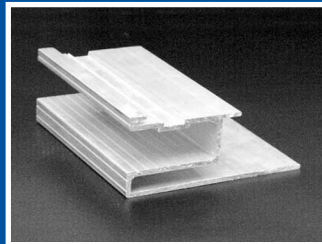

Encapsulated "In-wall" Receptors for Concrete Gunite and Fiberglass Pools

In-wall tracking is ideal for any indoor or outdoor installation. The track receptor is installed on top of the bond beam during the pool construction prior to the coping installation. Coping or other masonry material are placed directly on top of the track receptor.

- Concrete / Gunite / Fiberglass Pools
- Ideal for raised beam details
- For use with non-standard coping, brick/tile pavers and stone

In-wall #4

- Snap in fascia to finish off at end of pool
- 6063T-5 anodized aluminum
- Can be color coated to match surround

Encapsulated "In-wall" Receptors for Vinyl Liner Pools

This extrusion can be used on any liner type pool. Steel, polymer or wood wall. The track receptor is installed at the time of the pool construction on the top of the pool wall. Copings or other masonry material are placed directly on top of the track receptor.

- Vinyl Liner Pools
- Fits standard perimeter fiberoptic lighting
- For use with non-standard coping, brick/tile pavers and stone

- Snap in fascia to finish off at end of pool
- 6063T-5 anodized aluminum
- Can be color coated to match surround

IMPORTANT: When using In-wall Receptors, there will be an increase in finished elevation.