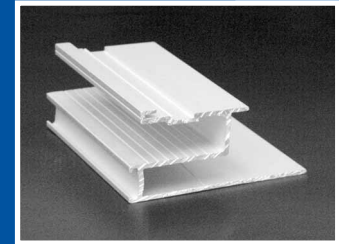

In-wall #5 w/Fiberoptic Receiver

- Snap in fascia to finish off at end of pool
- 6063T-5 anodized aluminum
- Can be color coated to match surround

Encapsulated "In-wall" Receptors for Vinyl Liner Pools

This extrusion can be used on any liner type pool. Steel, polymer or wood wall. The track receptor is installed at the time of the pool construction on the top of the pool wall. Copings or other masonry material are placed directly on top of the track receptor.