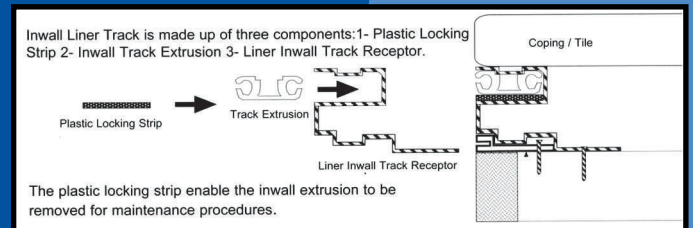

In-wall tracking is ideal for any indoor or outdoor installation. The track receptor is installed on top of the bond beam during the pool construction prior to the coping installation. Coping or other masonry material are placed directly on top of the track receptor.

Encapsulated "In-wall" Receptors for Vinyl Liner Pools

This extrusion can be used on any liner type pool. Steel, polymer or wood wall. The track receptor is installed at the time of the pool construction on the top of the pool wall. Copings or other masonry material are placed directly on top of the track receptor.