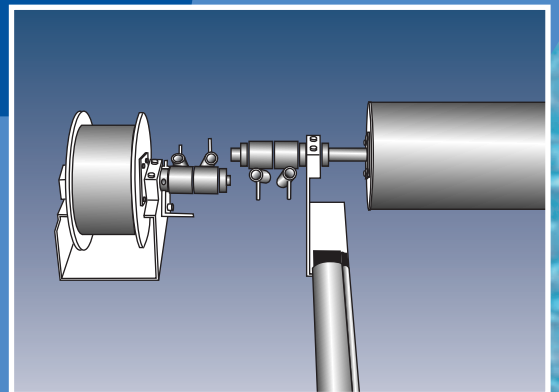

A New Concept in Easy-to-Use Manual Safety Covers

Save Lives • Save Energy • Keep Pools Clean

The Best Single User Manual Safety Cover

Now you can have all the safety and cost savings of an automatic pool cover at a cost effective price. EZ Cover looks and moves like an automatic cover but without the hydraulic mechanism, at about half the price. The effortless operation takes on average about 70 seconds to open and/or close the cover. It's so easy you'll use it daily to keep your pool safely covered anytime it's not in use. EZ Cover also comes complete with a seven year fabric warranty and lifetime mechanism warranty.