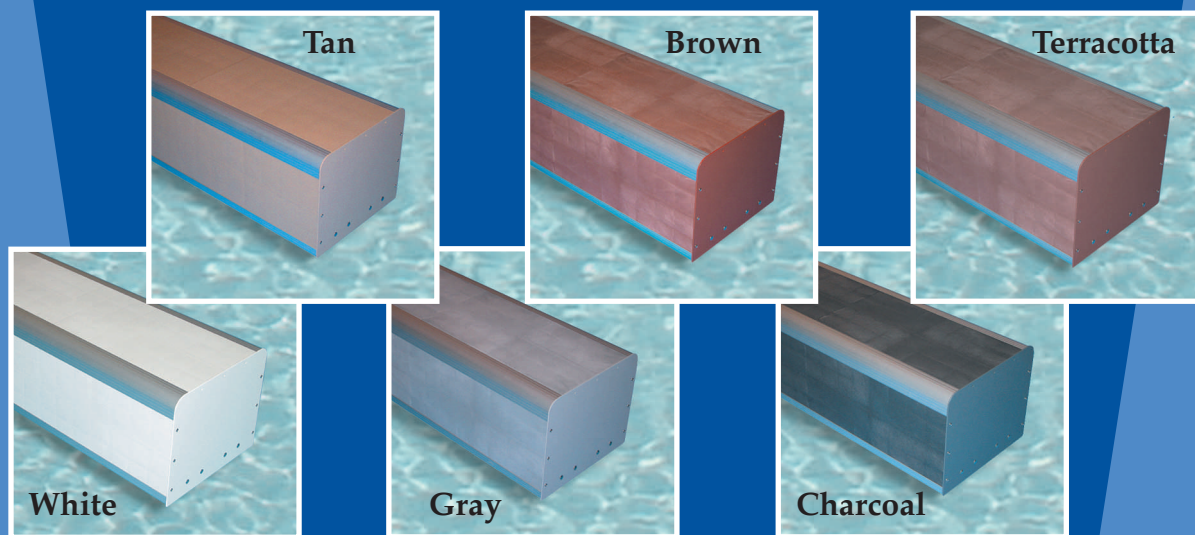

Encapsulated "In-wall" Receptors for Vinyl Liner Pools

This extrusion can be used on any liner type pool. Steel, polymer or wood wall. The track receptor is installed at the time of the pool construction on the top of the pool wall. Copings or other masonry material are placed directly on top of the track receptor.

In-wall #2 without Liner Bead

In-wall #3 with Liner Bead

In-wall #6 w/Fiberoptic Receiver and Liner Bead

- Vinyl Liner Pools
- Fits standard perimeter fiberoptic lighting
- For use with non-standard coping, brick/tile pavers and stone

- Snap in fascia to finish off at end of pool
- 6063T-5 anodized aluminum
- Can be color coated to match surround

IMPORTANT: When using In-wall Receptors, there will be an increase in finished elevation.

Pool Cover Benches, Lids and Fabrics

Designed by Aquamatic

- 1. Navy
- 2. Royal Blue
- 3. Light Blue
- 4. Turquoise
- 5. Teal
- 6. Green
- 7. Tan
- 8. Brown
- 9. Black
- 10. Charcoal
- 11. Gray

Color matched webbing
standard on these 6 colors
(subject to availability)