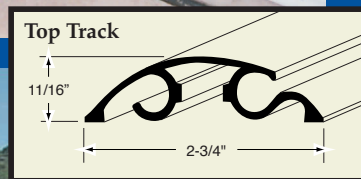

A New Concept in Easy-to-Use Manual Safety Covers

Save Lives • Save Energy • Keep Pools Clean

The Best Single User Manual Safety Cover

Now you can have all the safety and cost savings of an automatic pool cover at a cost effective price. EZ Cover looks and moves like an automatic cover but without the hydraulic mechanism, at about half the price. The effortless operation takes on average about 70 seconds to open and/or close the cover. It's so easy you'll use it daily to keep your pool safely covered anytime it's not in use. EZ Cover also comes complete with a seven year fabric warranty and lifetime mechanism warranty.