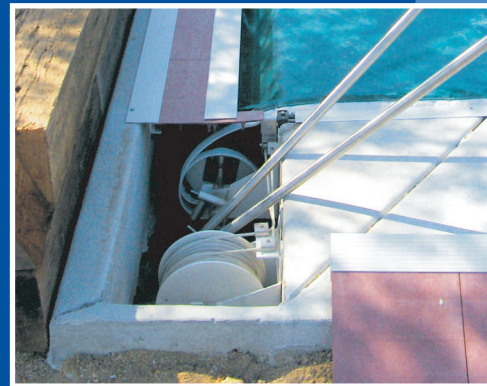

Features

- Durable maintenance free operation
- Opens and/or closes in 70 seconds on average
- Looks like an automatic cover
- Moves like an automatic cover
- Exceeds ASTM standards
- No electrical hazard near the pool
- Excellent seven year fabric warranty
- Lifetime mechanism warranty
- Ideal for the do-it-yourself homeowner
- Available in attractive below deck installations

Terra cotta composite lid