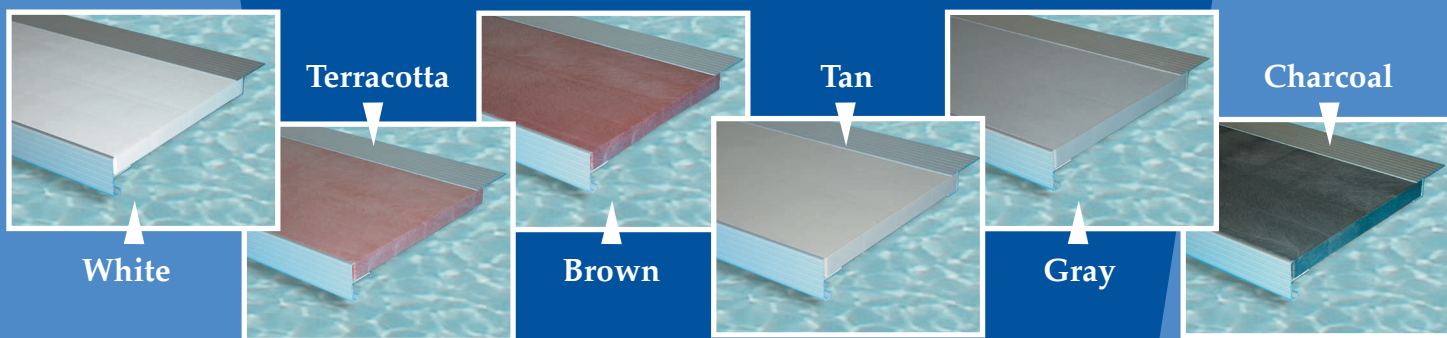

Encapsulated "In-wall" Receptors for Vinyl Liner Pools

This extrusion can be used on any liner type pool. Steel, polymer or wood wall. The track receptor is installed at the time of the pool construction on the top of the pool wall. Copings or other masonry material are placed directly on top of the track receptor.

In-wall #2 without Liner Bead

In-wall #3 with Liner Bead

In-wall #6 w/Fiberoptic Receiver and Liner Bead

- Vinyl Liner Pools
- Fits standard perimeter fiberoptic lighting
- For use with non-standard coping, brick/tile pavers and stone

- Snap in fascia to finish off at end of pool
- 6063T-5 anodized aluminum
- Can be color coated to match surround

IMPORTANT: When using In-wall Receptors, there will be an increase in finished elevation.

Pool Cover Benches, Lids and Fabrics

Designed by Aquamatic

- 1. Navy
- 2. Royal Blue
- 3. Light Blue
- 4. Turquoise
- 5. Teal
- 6. Green
- 7. Tan
- 8. Brown
- 9. Black
- 10. Charcoal
- 11. Gray

Color matched webbing
standard on these 6 colors
(subject to availability)