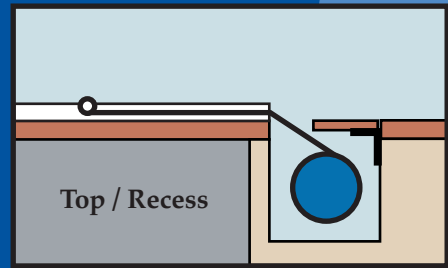

Top / Recess

Warranty
Lifetime limited warranty on mechanism
•••••
7 year limited warranty on the cover fabric
For specific details call your authorized dealer or local representative.

Aquamatic reserves the right to change components or specifications without prior notice.

Aquamatic Pool Covers are suitable for most Pool Shapes