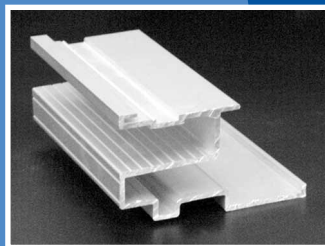

In-wall tracking is ideal for any indoor or outdoor installation. The track receptor is installed on top of the bond beam during the pool construction prior to the coping installation. Coping or other masonry material are placed directly on top of the track receptor.

In-wall #1

- Concrete / Gunite / Fiberglass Pools
- Ideal for raised beam details
- For use with non-standard coping, brick/tile pavers and stone

In-wall #4

In-wall #5 w/Fiberoptic Receiver

- Snap in fascia to finish off at end of pool
- 6063T-5 anodized aluminum
- Can be color coated to match surround

Encapsulated "In-wall" Receptors for Vinyl Liner Pools

This extrusion can be used on any liner type pool. Steel, polymer or wood wall. The track receptor is installed at the time of the pool construction on the top of the pool wall. Copings or other masonry material are placed directly on top of the track receptor.