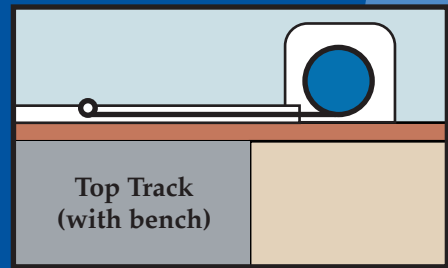

Top Track
(with bench)